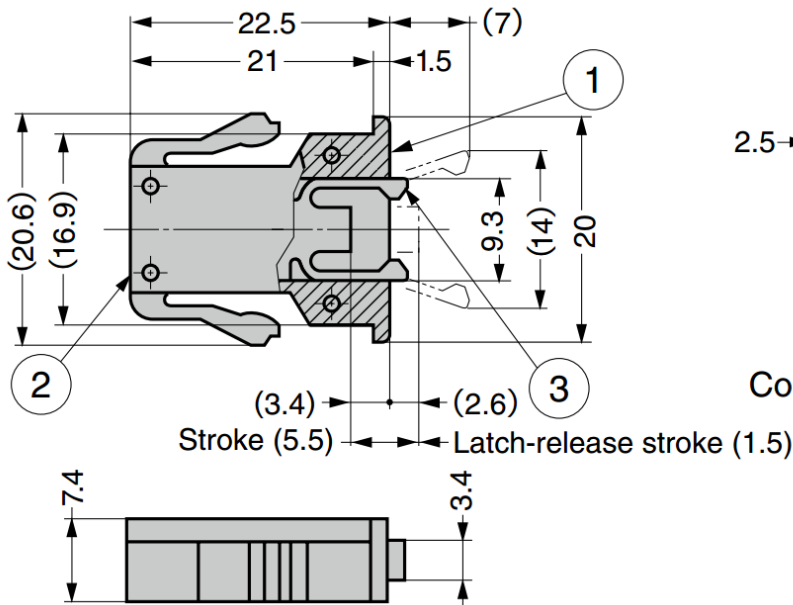

## GPR3PK Snap In Touch Latch

### Features

- No handle needed, just push to open / close

### Notes

- Counter plate is not included, recommended to prepare counter plate, for example, by forming on the door side

Counter plate example

No.	Part Name	Material	Colour
①	Body	ABS	Black
②	Base		Clear
③	Arm	POM	Black