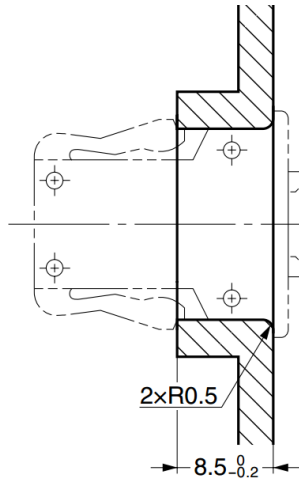

## GPR3PK Snap In Touch Latch

### Notes

- Counter plate is not included, recommended to prepare counter plate, for example, by forming on the door side

Counter plate example

No.	Part Name	Material	Colour
①	Body	ABS	Black
②	Base		Clear
③	Arm	POM	Black